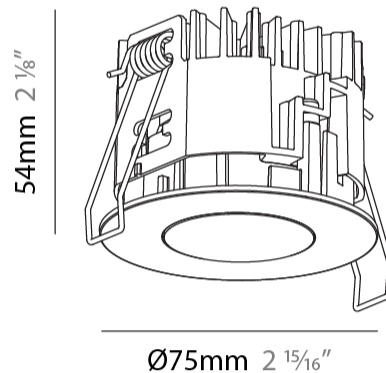

GENERAL

Series: Oiko Pro
Subseries: Oiko Pro Wallwash
Brand: Prolicht
Division: Architectural
Mounting Type: Recessed
Mounting Location: Ceiling
Subcategory: Downlight

PHYSICAL

Shape: Round
Diameter (mm): 75
Diameter (in): 2 15/16
Height (mm): 54
Height (in): 2 1/8
Ceiling Thickness (mm): 1 - 25
Ceiling Thickness (in): 1/16 - 1 3/16
Min. Recessing Depth (mm): 60
Min. Recessing Depth (in): 2 3/8
Light Distribution: Downlight
Fixture Finish: SSR / BKV / CWI / CRY / HAB / UFT / ITA / RUA / FTG / MYG / LOD / PUS / FRO / FUP / KIA / POP / BLS / SPG / MEY / GOH / GUM / CHC / COM / ABZ / JAG / OBR / MOS / ROR
Fixture Material: Aluminum Die Cast
Cut-out Measurements: 68mm / 2 11/16" Diameter

ELECTRICAL

Lamp Type: LED (Zhaga Standard)
Input Wattage (W): 15
Total Output Wattage (W): 13.6
Dimming: Tri-Mode (Non-Dimming and Phase Dimming (120Vac only) and 0-10V Dimming)
Driver Included: No
Driver Location: Recessed Housing
Driver Type: Constant Current - Universal
Driver Class: Class 2
Input Voltage (V): 120 - 277
Constant Current (MA): 350

LED

Color Temperature (°K): 2700 / 3000 / 3500 / 4000
Max. Delivered Lumen (lm): 1247 / 1325 / 1388 / 1400
Nominal Lumen (lm): 1566 / 1665 / 1743 / 1759
CRI: >90 CRI
Lamp Life (hrs): 50000

OPTICAL

Adjustability: Fixed

RATINGS AND CERTIFICATIONS

Certified By: Certified for North American Standards
IP rating: IP54