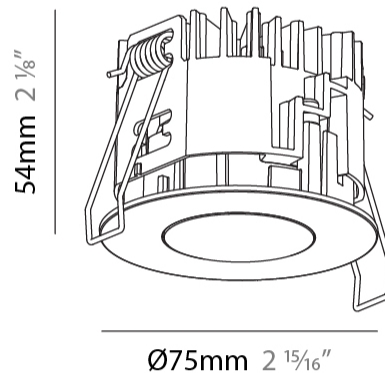

GENERAL

Series: Oiko Pro
Subseries: Oiko Pro Wallwash
Brand: Prolicht
Division: Architectural
Mounting Type: Recessed
Mounting Location: Ceiling
Subcategory: Downlight

PHYSICAL

Shape: Round
Diameter (mm): 75
Diameter (in): 2 ¹⁵/₁₆
Height (mm): 54
Height (in): 2 ¹/₈
Ceiling Thickness (mm): 1 - 25
Ceiling Thickness (in): 1/16 - 1 3/16
Min. Recessing Depth (mm): 60
Min. Recessing Depth (in): 2 ³/₈
Light Distribution: Downlight
Fixture Finish: SSR / BKV / CWI / CRY / HAB / UFT / ITA / RUA / FTG / MYG / LOD / PUS / FRO / FUP / KIA / POP / BLS / SPG / MEY / GOH / GUM / CHC / COM / ABZ / JAG / OBR / MOS / ROR
Fixture Material: Aluminum Die Cast
Cut-out Measurements: 68mm / 2 11/16" Diameter

ELECTRICAL

Lamp Type: LED (Zhaga Standard)
Input Wattage (W): 14
Total Output Wattage (W): 12.7
Dimming: Dali Dimming
Driver Included: No
Driver Location: Recessed Housing
Driver Type: Constant Current - Universal (120Vac only for DALI driver)
Driver Class: Class 2
Input Voltage (V): 120 - 277
Constant Current (MA): 700

LED

Color Temperature (°K): 2700-6500 Tunable White
Max. Delivered Lumen (lm): 1159
Nominal Lumen (lm): 1460
CRI: >90 CRI
Lamp Life (hrs): 50000
Special LEDs offerings: Tunable White

OPTICAL

Adjustability: Fixed

RATINGS AND CERTIFICATIONS

Certified By: Certified for North American Standards
IP rating: IP54